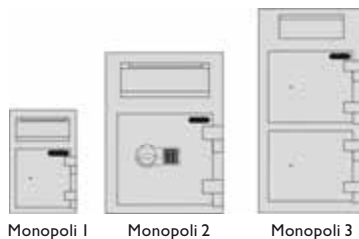

External depth does not include 48 mm for door handle and hinges

RAL 7024 (anthracite)

RAL 7024 (anthracite)

Salvus Monopoli deposit safes

The Salvus Monopoli is a series of deposit safes with an optimal price/quality ratio. The Salvus Monopoli has been designed for use in a (retail) environment where cash is often used.