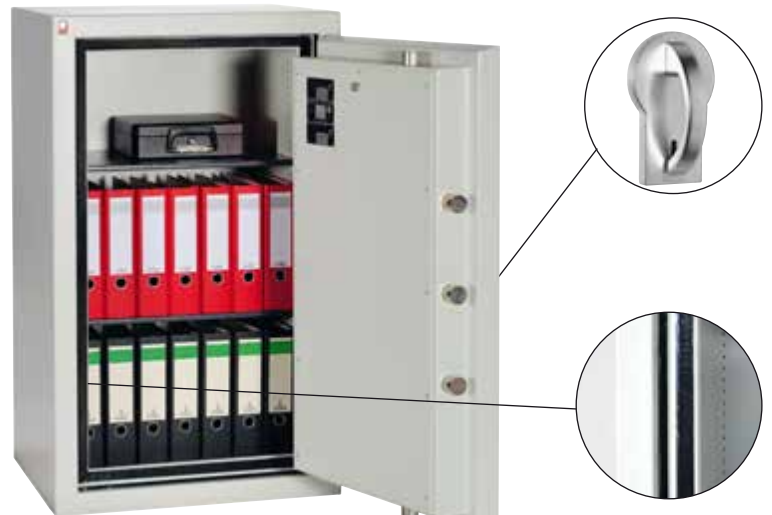

Sistec Euroguard SE I & II

The Euroguard's burglary and fire resistance has been certificated by the ECB-S, which stands for security, quality and reliability. Your valuables such as cash, valuable goods and important documents can be safely stored in a Sistec Euroguard!

- ECB-S certified burglary resistance (EN 1143-I Grade I and II)
- Cash rating:
  - SE I: £ 10,000 (Grade I)
  - SE II: £ 17,500 (Grade II)
- 60 minutes ECB-S certified fire resistance (EN 15659 LFS 60P)
- Integrated anti-drill and cutting torch protection
- Double bitted security key lock (three keys)
- Extra burglary resistant manganese steel lock plating
- Delivered with adjustable shelves as standard
- Three-sided locking by massive 25 mm bolts

Type/Model	External dimensions	Internal dimensions	KG SE I	KG SE II	Shelves	Volume
SE I/II-0	800x625x600	654x480x392	250	300	1	123
SE I/II-1	1050x625x600	904x480x392	310	350	1	170
SE I/II-2	1200x710x600	1054x565x392	380	430	2	233
SE I/II-3	1450x710x600	1304x565x392	450	570	2	288
SE I/II-4	1600x710x600	1454x565x392	480	660	3	322
SE I/II-5	1850x795x600	1704x650x392	619	700	3	434
SE I/II-6/2*	1850x1225x640	1704x1079x432	520	950	3	794

External depth does not include 80 mm for door handle and hinges